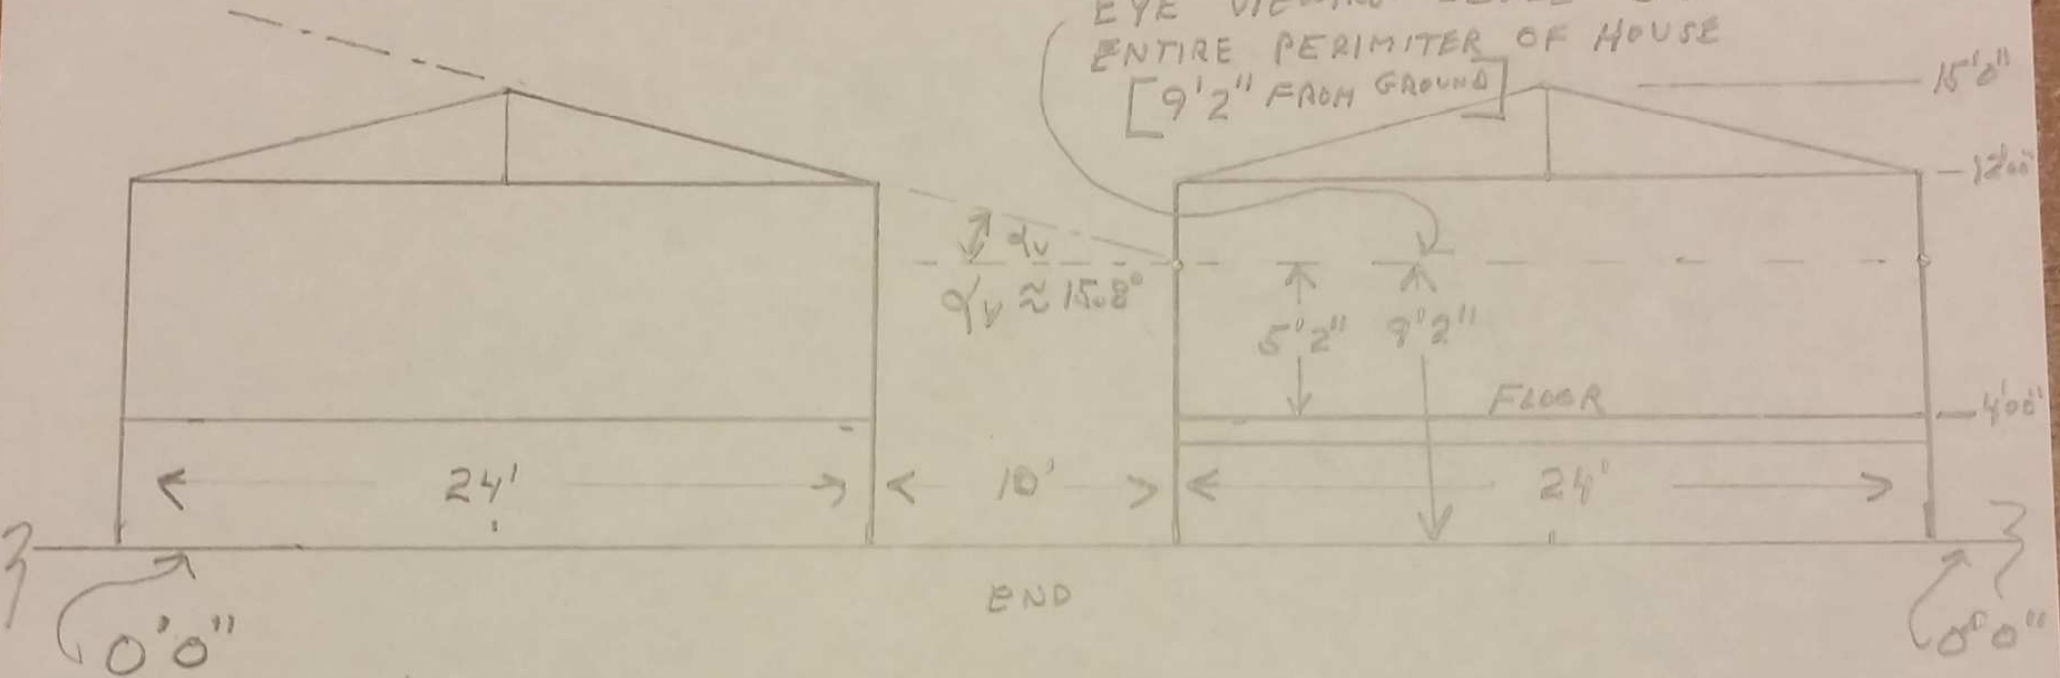

5-16-20

VINCE GALLUCCIO

VIEW ANGLES DEFINED. THIS IS "DRAWING A" EQUIVALENT REFERENCED IN AC RULES THAT I DON'T FIND ON CURRENT WEB SITE FOR SMP.

EYE VIEWING LEVEL 5'2" FOR ENTIRE PERIMETER OF HOUSE [9'2" FROM GROUND]

full shed dormer not allowed the yellow area encroaches on the neighbors protected view plane

25% of 55' = 13.75
ALLOWED DORMER VIEW OBSTRUCTION