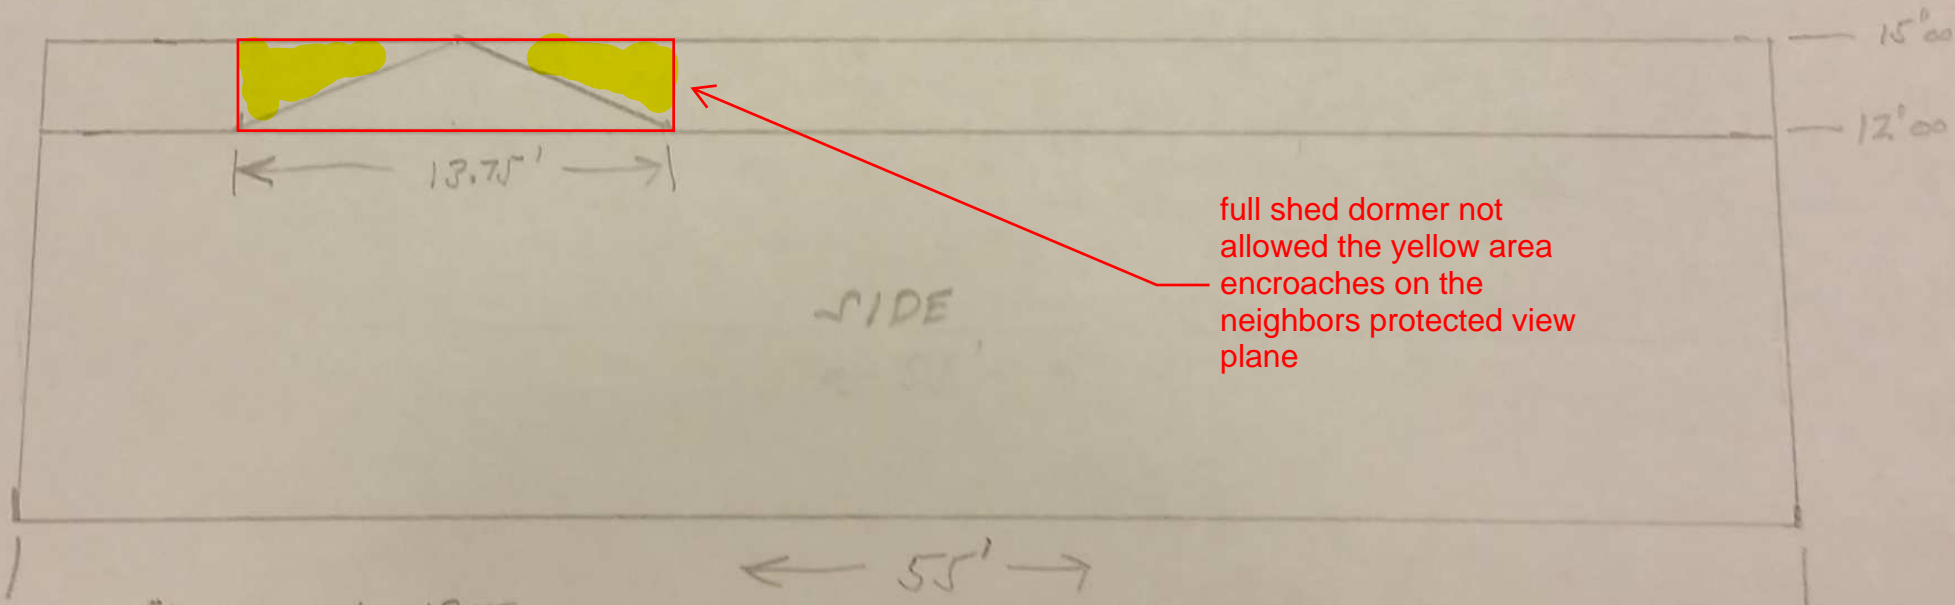

5-16-20

VINCE GALLUCCIO

VIEW ANGLES DEFINED. THIS IS "DRAWING A" EQUIVALENT REFERENCED IN AC RULES THAT I DON'T FIND ON CURRENT WEB SITE FOR SMP.

EYE VIEWING LEVEL 5'2" FOR ENTIRE PERIMETER OF HOUSE [9'2" FROM GROUND]

full shed dormer not allowed the yellow area encroaches on the neighbors protected view plane

25% of 55' = 13.75
ALLOWED DORMER VIEW OBSTRUCTION